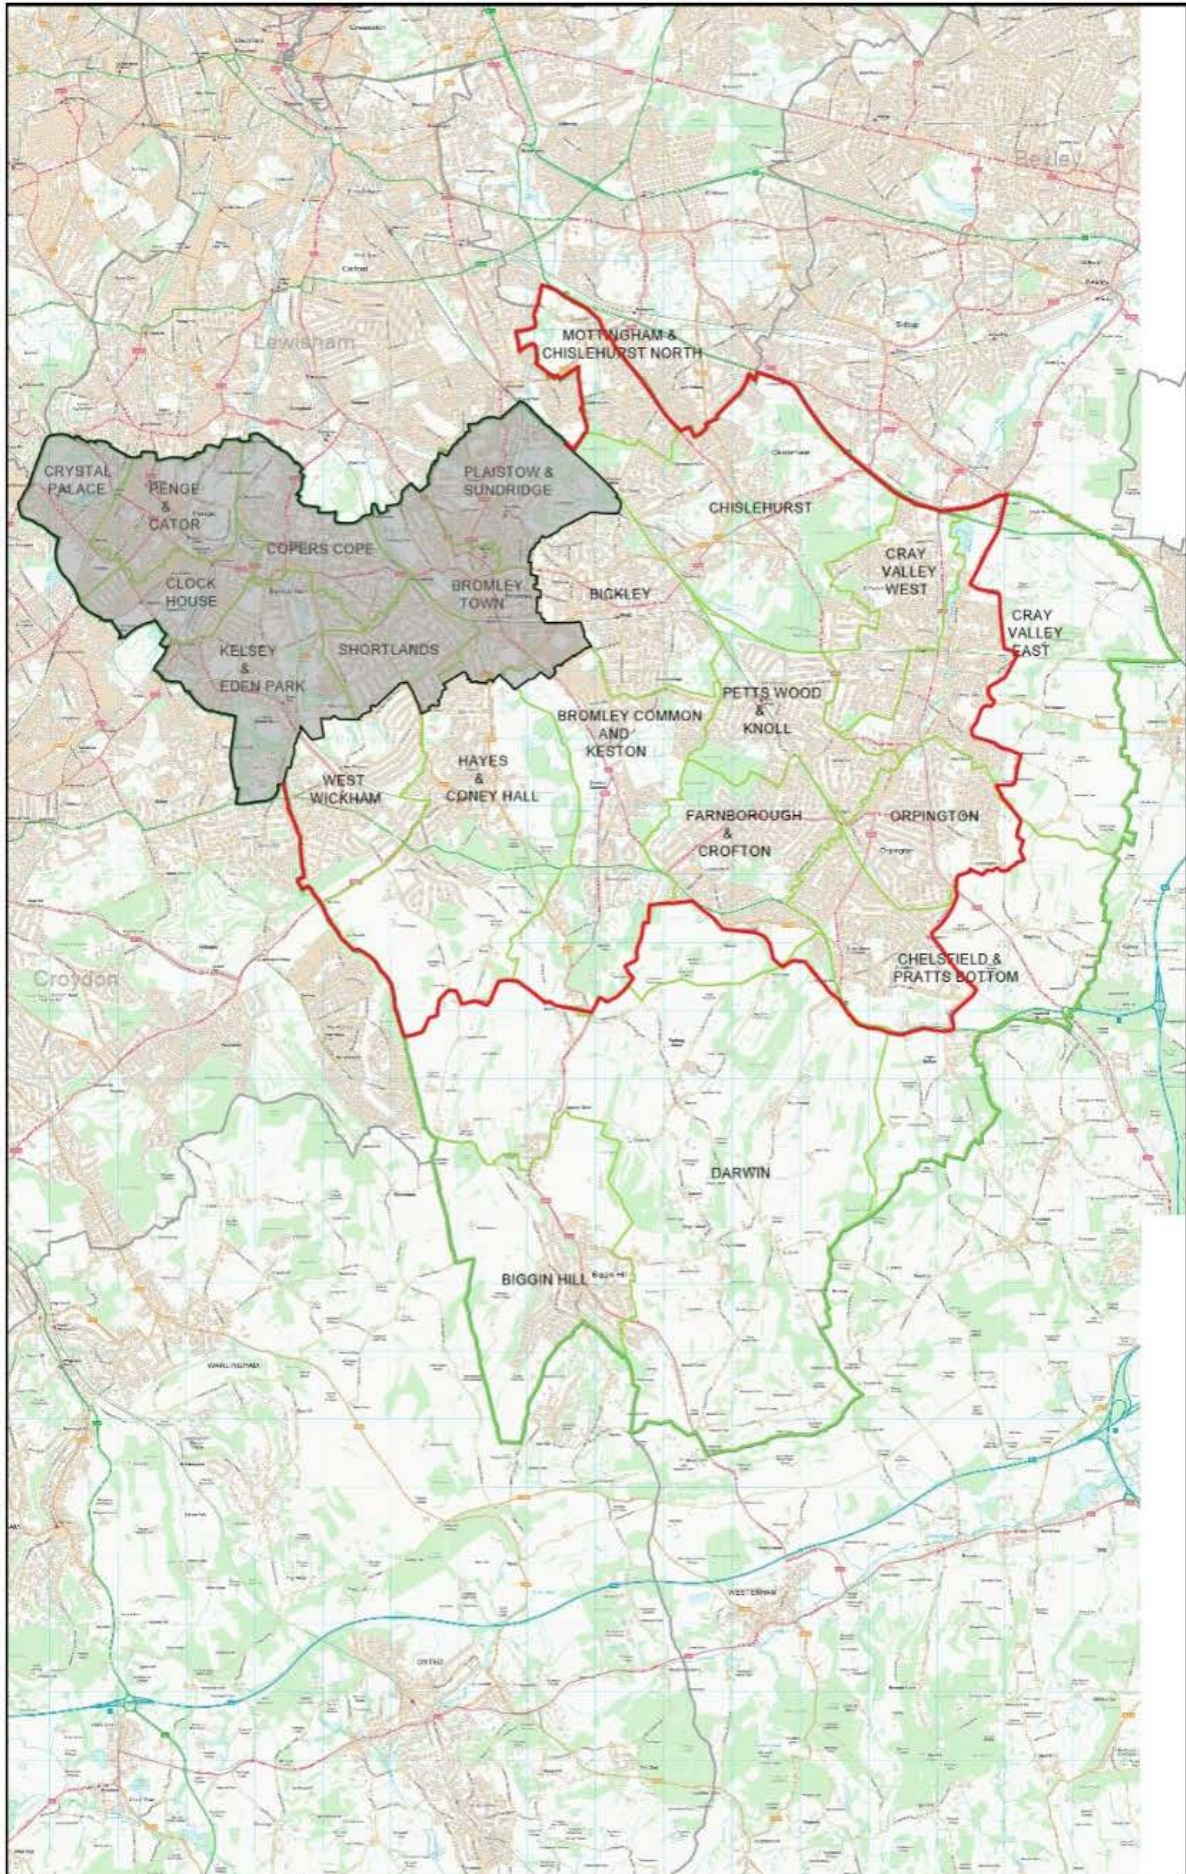

The London Borough of Bromley Air Quality Management Area

© Crown copyright and database rights
2019. Ordnance Survey 100017661.

For more information please see the London Borough of Bromley's Air Quality Action Plan 2020-2025